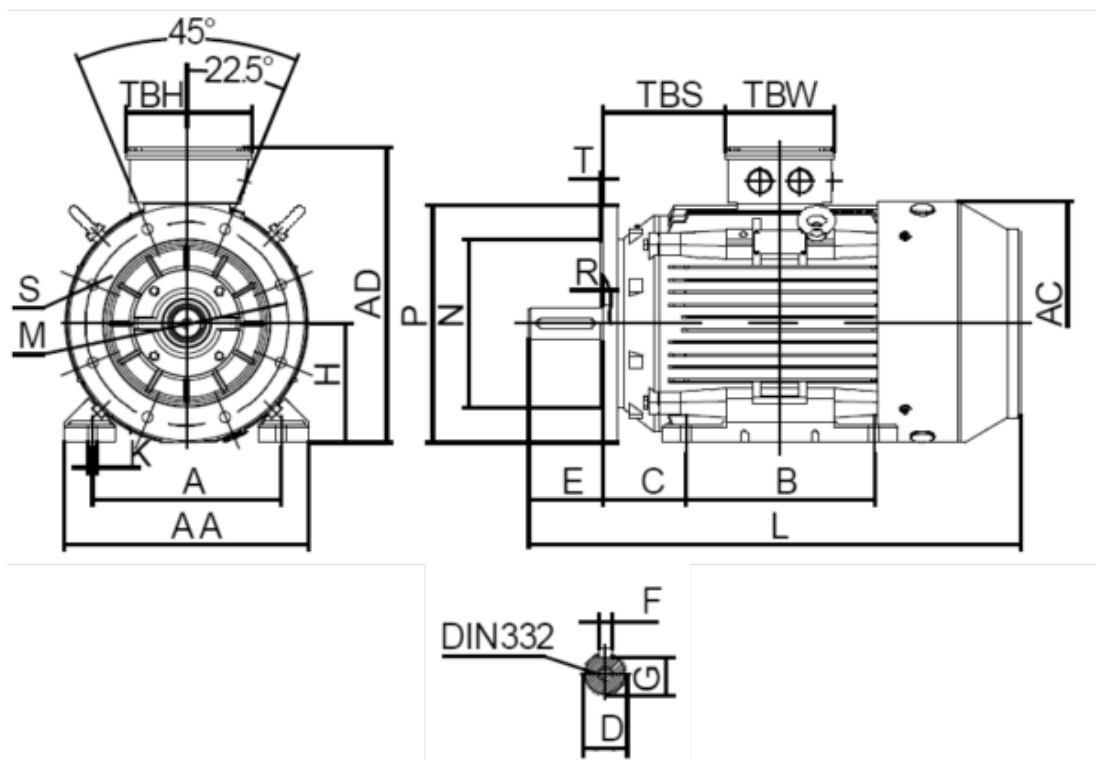

Data Sheet

Article number: 25030550042701

Description: Kleedrive T3C 225M2-4 55.0KW 1400 rpm
3x400/690V 50HZ IP55 B35 Eff=94,6%

Measures

A = 356	F = 16	TBW = 186
AA = 440	G = 49	
AC = Ø459	H = 225	
AD = 558	HD = 333	
B = 311	K = Ø19	
C = 149	L = 805	
D = Ø55	TBH = 233	
E = 110	TBS = 211.5	